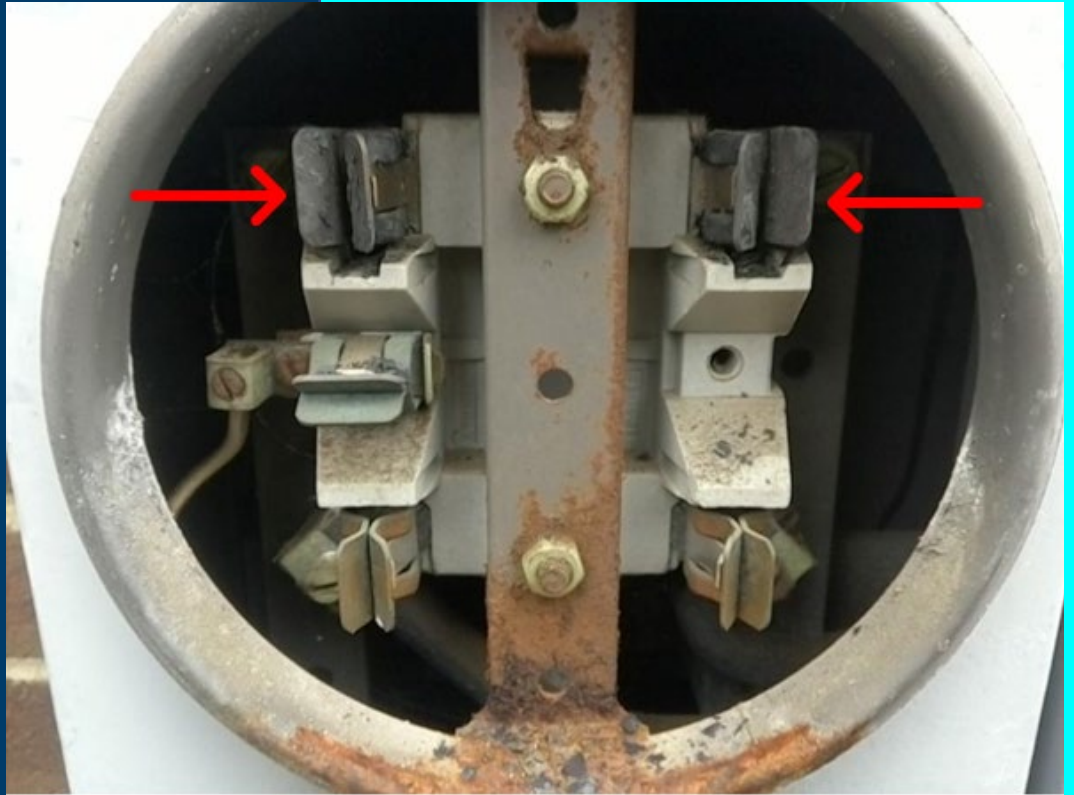

Strained Socket

Strained Socket

Strained Socket

Detached Meter Socket

Detached Meter Socket

Detached Meter Socket

Bad Jaw

Bad Jaw

Bad Jaw

Jaw Tension Failure

Jaw Tension Failure

Jaw Tension Failure

Missing Fifth-Jaw

1-Phase, 3-wire, 120/208V Network Service
Proper Meter Socket Connections

Pulled Conduit

Pulled Conduit

Pulled Conduit

Socket Damaged

Socket Damaged

Socket Damaged

Weather Head Issue

Weather Head Issue

Weather Head Issue

Service Entrance Problem