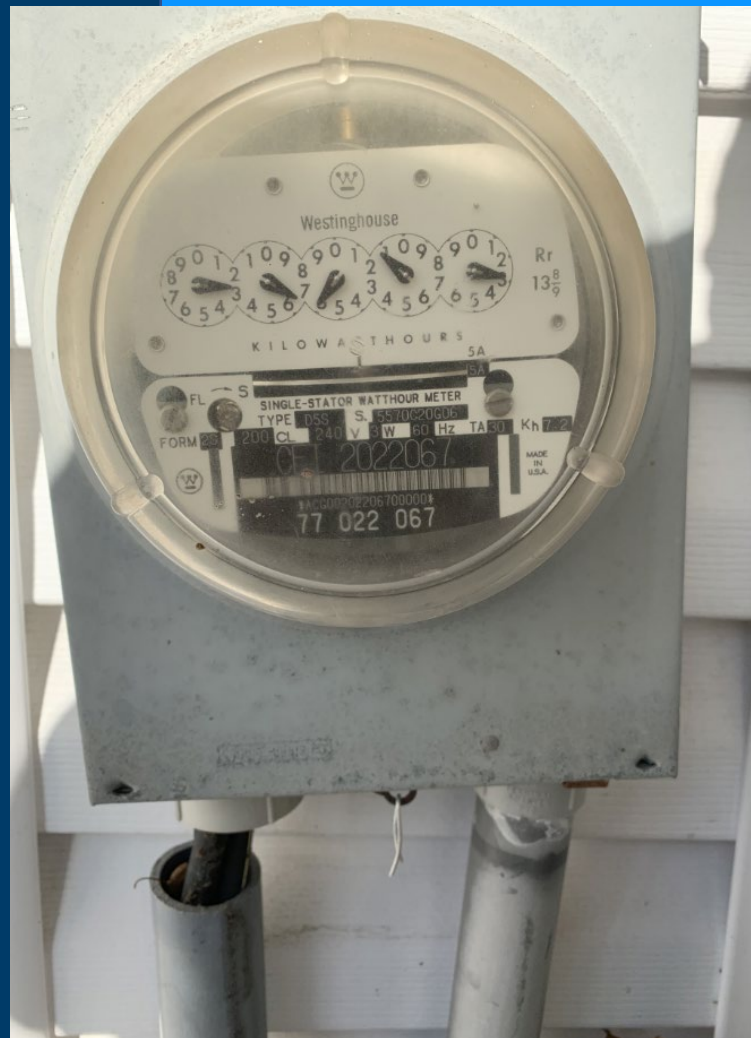

Bad Jaw

Jaw Tension Failure

Jaw Tension Failure

Jaw Tension Failure

Missing Fifth-Jaw

1-Phase, 3-wire, 120/208V Network Service
Proper Meter Socket Connections

Pulled Conduit

Pulled Conduit