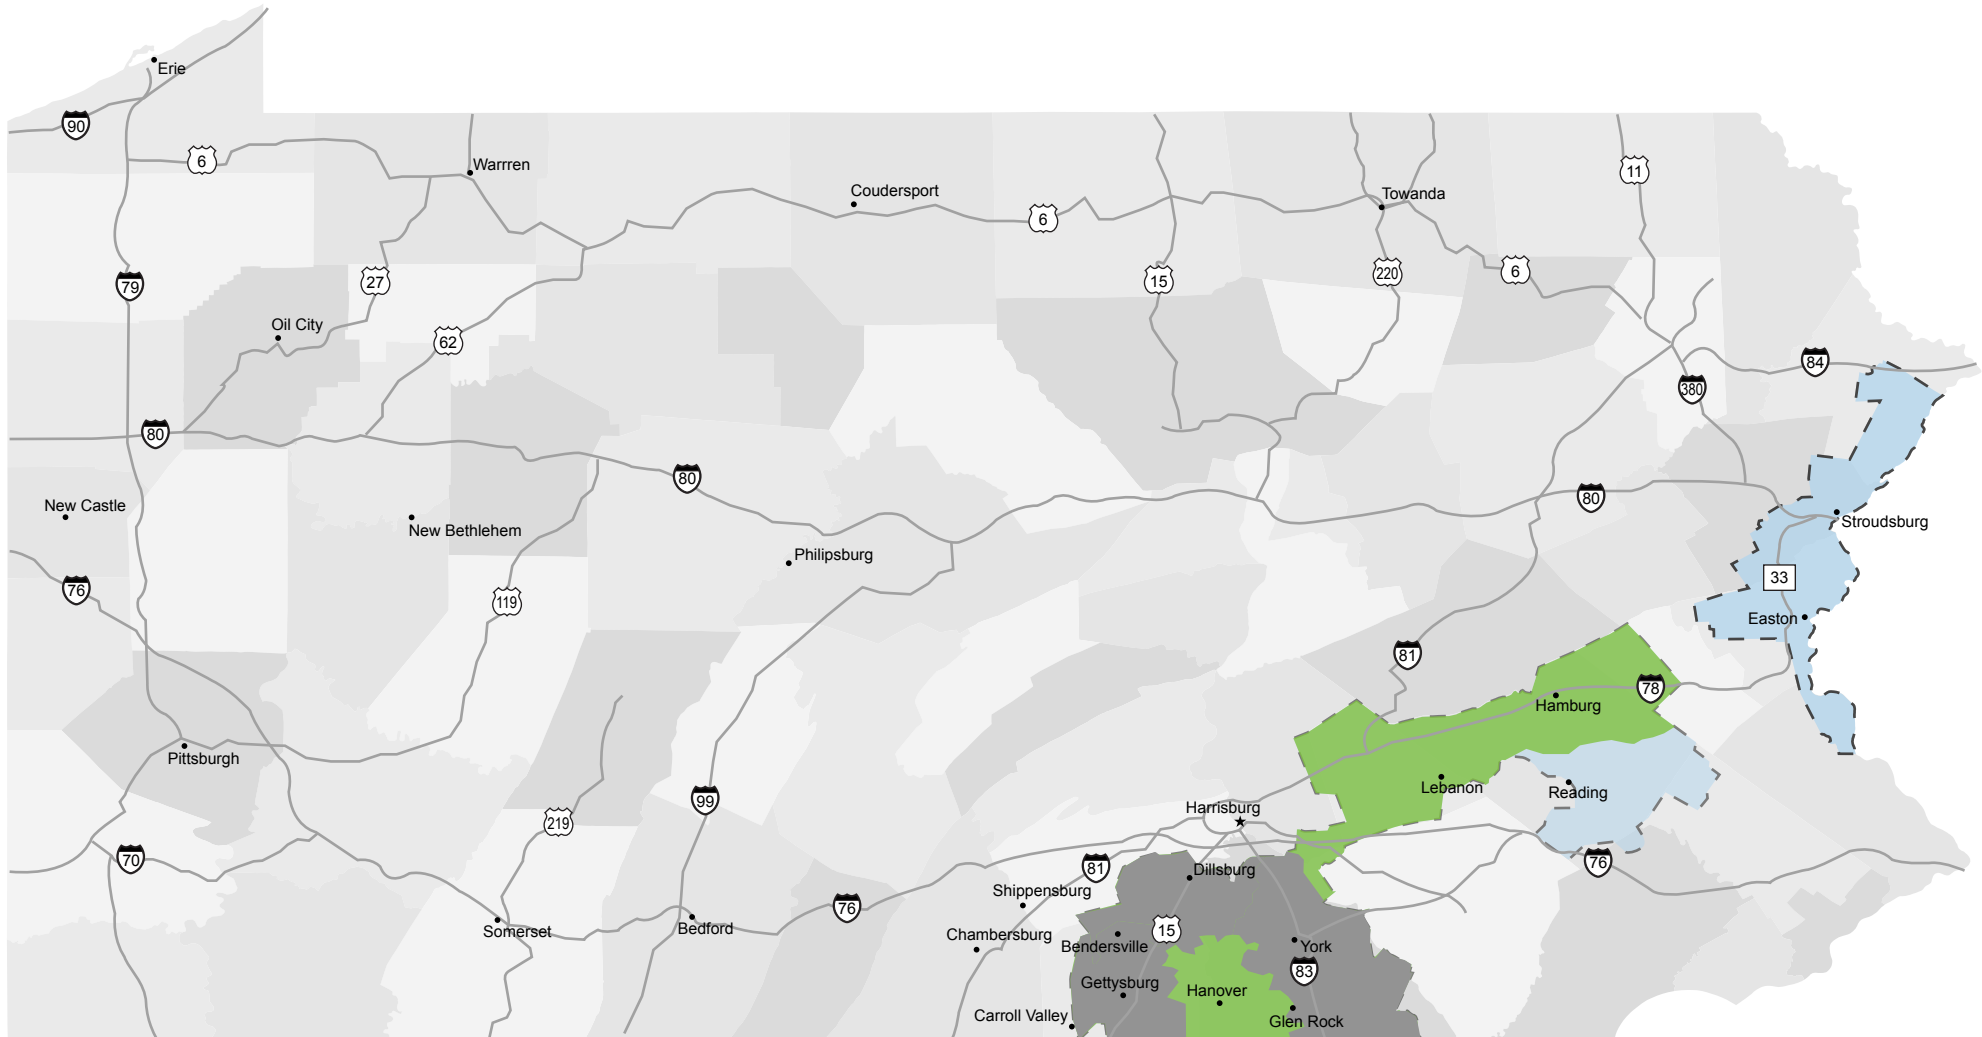

Met-Ed Smart Meter Installation Schedule

Please note: Billing with automated register reads is scheduled to begin in the first quarter of 2017 for Met-Ed, following integration with production systems. Availability of interval data will occur in the first quarter of 2017.

Produced by FirstEnergy's Communications & Branding Department
COMM6845-07-17-JG-DP

Approximate installation dates:

- 2016 Deployment*
- Hanover Area: Jan 2017 – May 2017
- Lebanon Area: May 2017 – Dec 2017
- Hamburg Area: Dec 2017 – Mar 2018
- 2018 – mid-2019**

* Some installations in Gettysburg and York areas will continue in 2017.

** Maps will be updated each year to reflect future deployment areas in more detail.