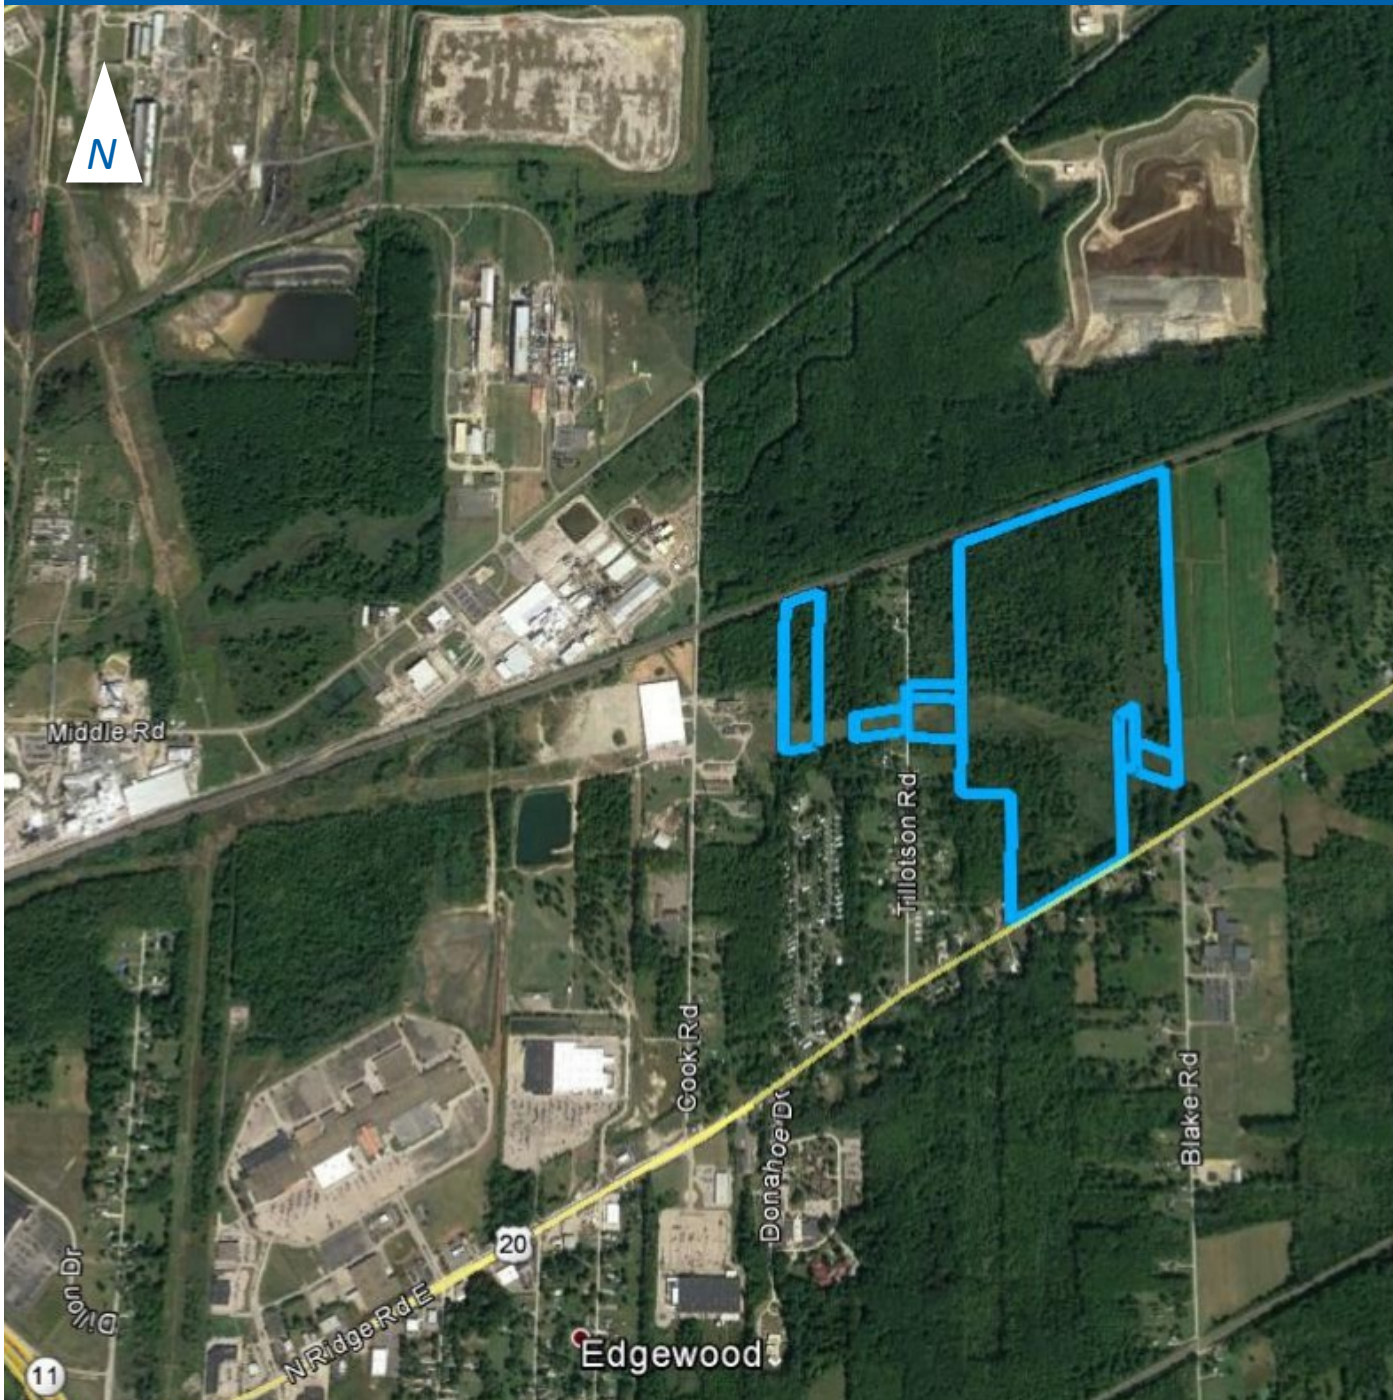

# Land available: W. Center Rd., Ashtabula Township, Ashtabula County, OH

## Property Information

**# of Parcels:** 7

**# of Acres:** ≈ 118.1

**Land Use:** Commercial / Residential

**Coordinates:** 41.893100°, -80.735668°

**Parcel #:**

030000015800, 030000015900,  
030000016200, 030000016100,  
030020001300, 030000016300, 030000016400

Map data: Google Earth, @ 2017 Google