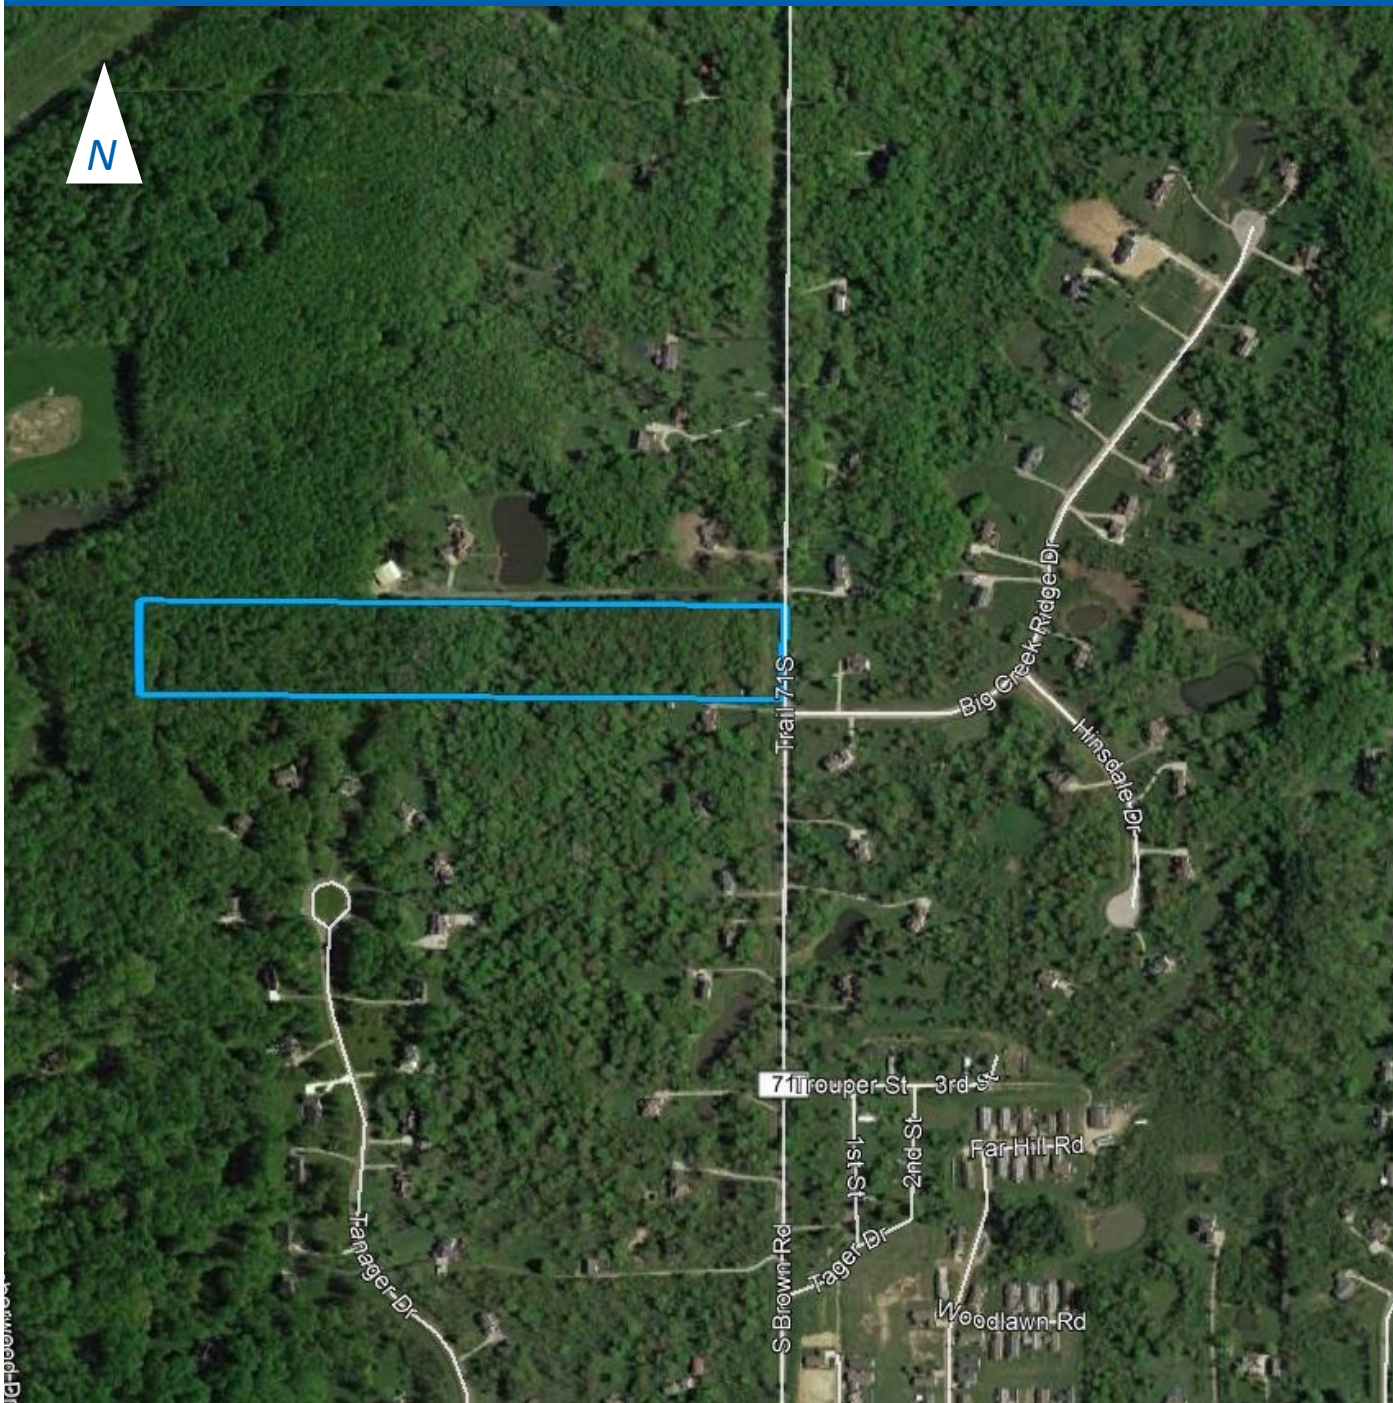

Land available: S. Brown Rd., Hambden Township, Geauga County, OH

Property Information

of Parcels: 1

of Acres: ≈ 14.4

Land Use: Residential

Coordinates: 41.613693°, -81.187091°

Parcel #:

15102024

Map data: Google Earth, @ 2017 Google